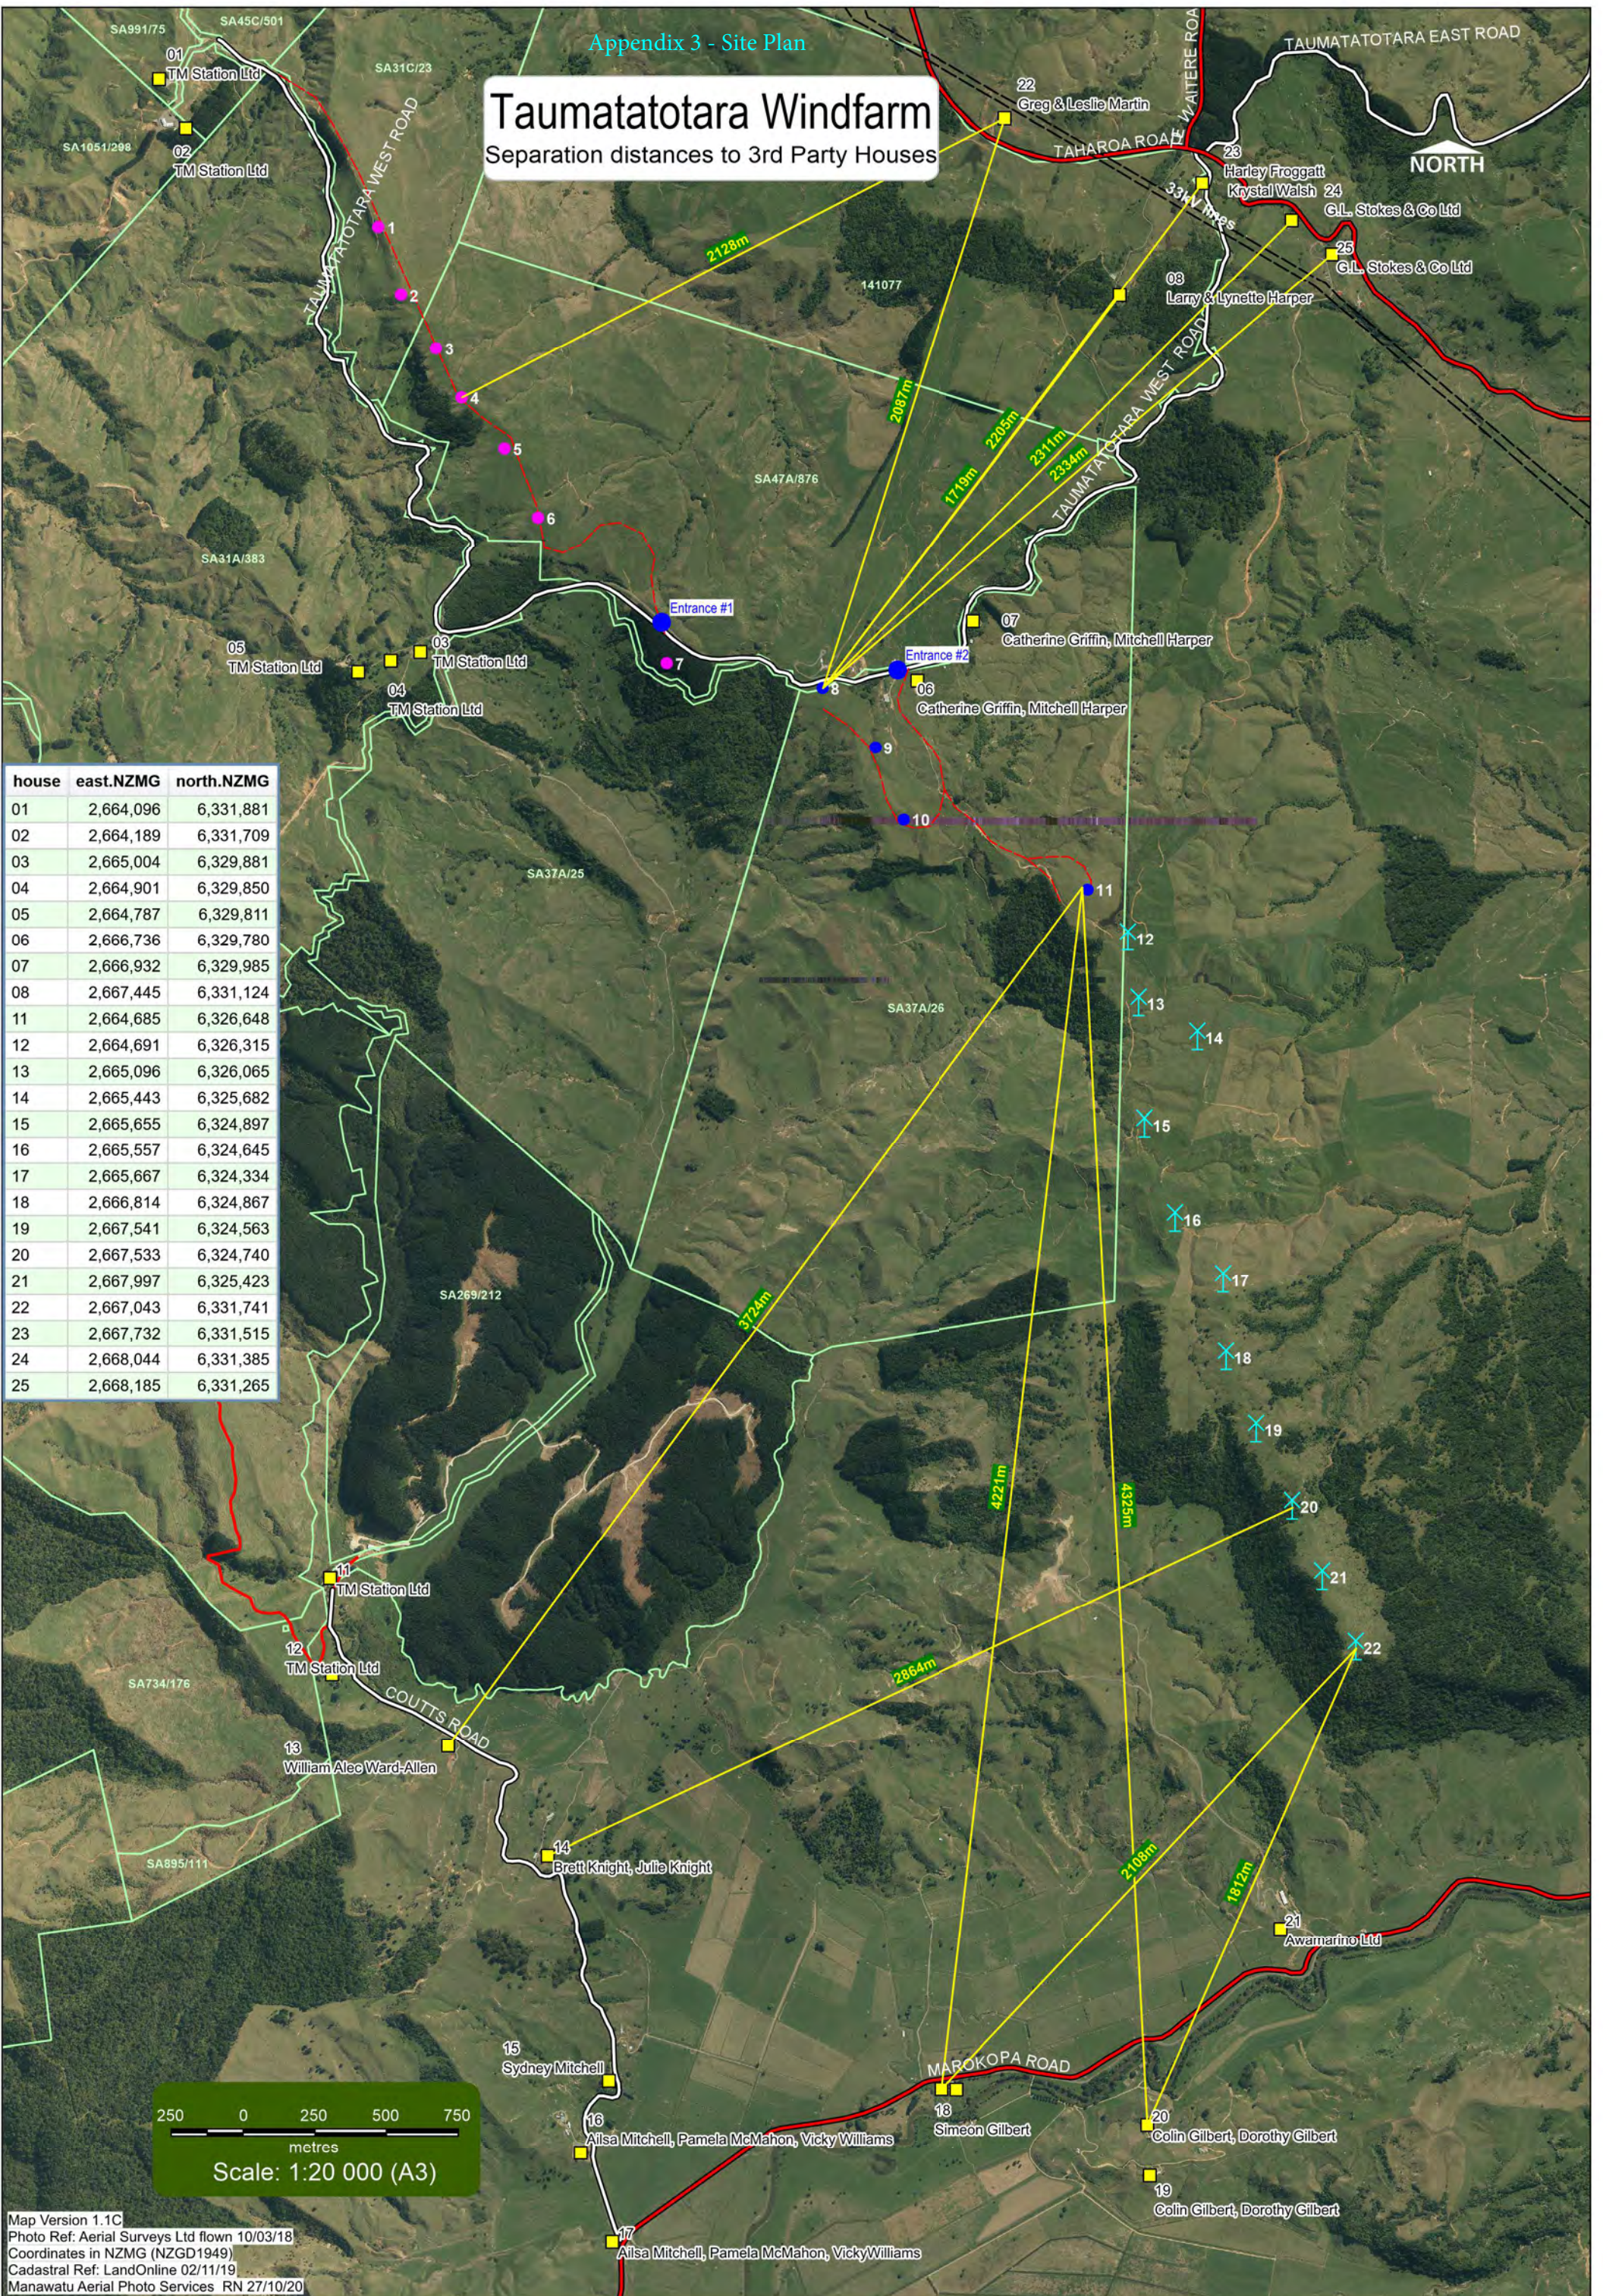

Taumatatotara Windfarm

Separation distances to 3rd Party Houses

house	east.NZMG	north.NZMG
01	2,664,096	6,331,881
02	2,664,189	6,331,709
03	2,665,004	6,329,881
04	2,664,901	6,329,850
05	2,664,787	6,329,811
06	2,666,736	6,329,780
07	2,666,932	6,329,985
08	2,667,445	6,331,124
11	2,664,685	6,326,648
12	2,664,691	6,326,315
13	2,665,096	6,326,065
14	2,665,443	6,325,682
15	2,665,655	6,324,897
16	2,665,557	6,324,645
17	2,665,667	6,324,334
18	2,666,814	6,324,867
19	2,667,541	6,324,563
20	2,667,533	6,324,740
21	2,667,997	6,325,423
22	2,667,043	6,331,741
23	2,667,732	6,331,515
24	2,668,044	6,331,385
25	2,668,185	6,331,265